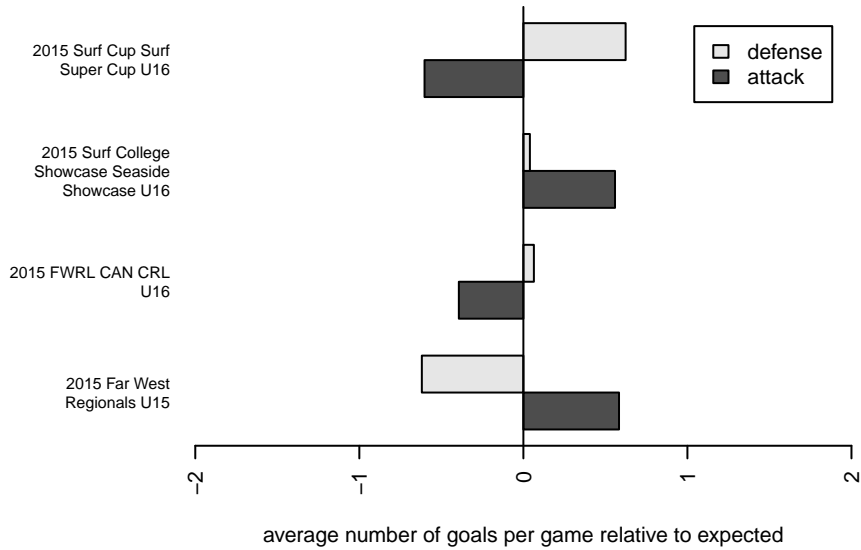

# Santa Clara Sporting Green G99

, CAN  
 G99 total strength=1926  
 attack=51.13 defense=48.09

alt names used:  
 Santa Clara Sporting 99 Green (CA-N) (SC)  
 SANTA CLARA SPORTING 99G GREEN (CAN)  
 SANTA CLARA SPORTING 99G GREEN (CAN)  
 SANTA CLARA SPORTING 99G GREEN

Venues played:  
 2015 Far West Regionals U15  
 2015 Surf Cup Surf Super Cup U16  
 2015 FWRL CAN CRL U16  
 2015 Surf College Showcase Seaside Showcas

**Santa Clara Sporting Green G99**  
 Dots are actual minus expected GF (blue circles) and GA (red triangles).  
 Blue line is smoothed change in attack strength. Red is smoothed change in defense strength.

**attack and defense variance (black dot)  
relative to other teams  
and top 10 in region**

**attack and defense rating  
relative to others at age  
and all opponents in last 13 months**

**attack and defense rating  
relative to others at age  
and all opponents in last 13 months**

**Performance relative to 13 month average**

**Performance relative to 13 month average**

Distribution of opponents  
 Red = Lose zone, Blue = Win zone, Green = Even  
 Black line separates win/lose zones