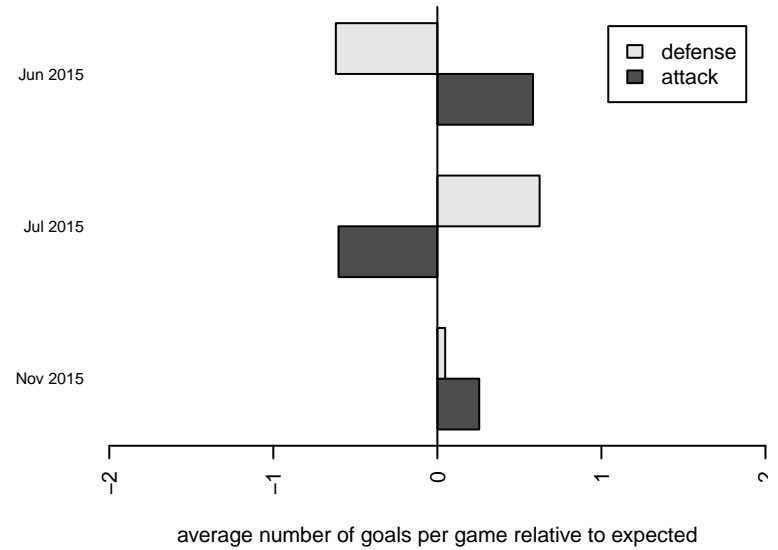

# Santa Clara Sporting Green G99

, CAN  
 G99 total strength=1926  
 attack=51.13 defense=48.09

alt names used:  
 Santa Clara Sporting 99 Green (CA-N) (SC)  
 SANTA CLARA SPORTING 99G GREEN (CAN)  
 SANTA CLARA SPORTING 99G GREEN (CAN)  
 SANTA CLARA SPORTING 99G GREEN

Venues played:  
 2015 Far West Regionals U15  
 2015 Surf Cup Surf Super Cup U16  
 2015 FWRL CAN CRL U16  
 2015 Surf College Showcase Seaside Showcas

**Santa Clara Sporting Green G99**  
 Dots are actual minus expected GF (blue circles) and GA (red triangles).  
 Blue line is smoothed change in attack strength. Red is smoothed change in defense strength.

**attack and defense variance (black dot)  
relative to other teams  
and top 10 in region**

**attack and defense rating  
relative to others at age  
and all opponents in last 13 months**

**attack and defense rating  
relative to others at age  
and all opponents in last 13 months**

**Performance relative to 13 month average**

**Performance relative to 13 month average**

Distribution of opponents  
 Red = Lose zone, Blue = Win zone, Green = Even  
 Black line separates win/lose zones